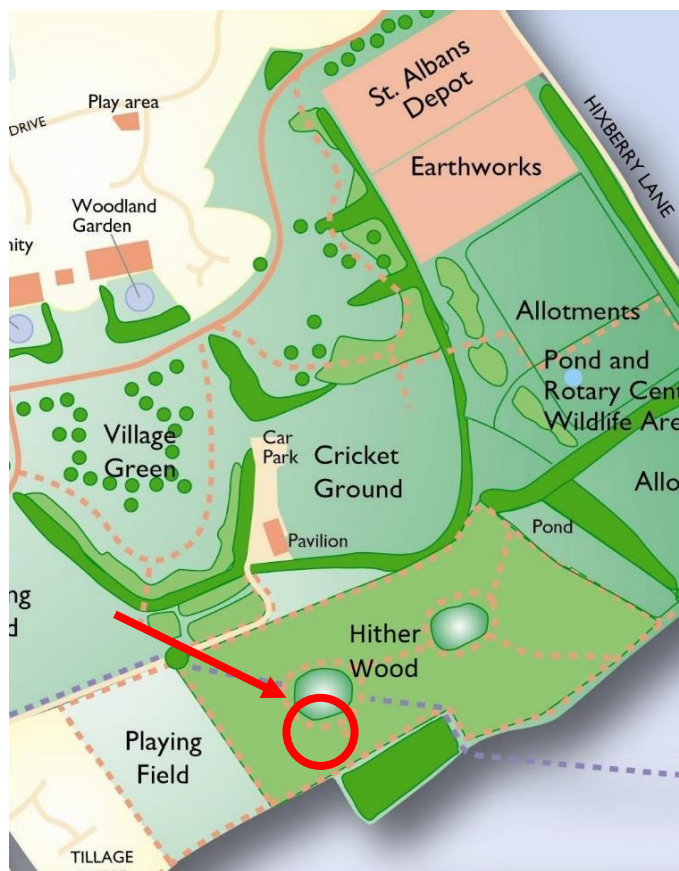

Whitebeam

This example is in Hither Wood and was planted in 2012.

Latin/Botanical Name: *Sorbus aria*

Range: Native to Europe including southern England but planted widely in the north

Height: to 25m

Uses: The timber is fine-grained, hard and white. Traditional uses included wood-turning and fine joinery, including chairs, beams, cogs and wheels in machinery.

Description: A medium sized compact and domed deciduous tree. The bark is smooth grey, becoming ridged with ascending upright branches. The leaves are ovate 6-12cm, dull green and densely white-downy below, margins are toothed. Flowers are produced in May-June in heads of creamy-white flowers, berries are ovoid, red although not as bright or prolific as Rowan *Sorbus aucuparia*.

Interesting Fact: The berries are known as chess apples in north-west England and are edible when very ripe.

To join our **Tree Sponsorship** scheme and sponsor one of our trees on the Tree Trail, please contact the Trust.

Email: admin@highfieldparktrust.co.uk
Tel: 01727 847242
Website: www.highfieldparktrust.co.uk