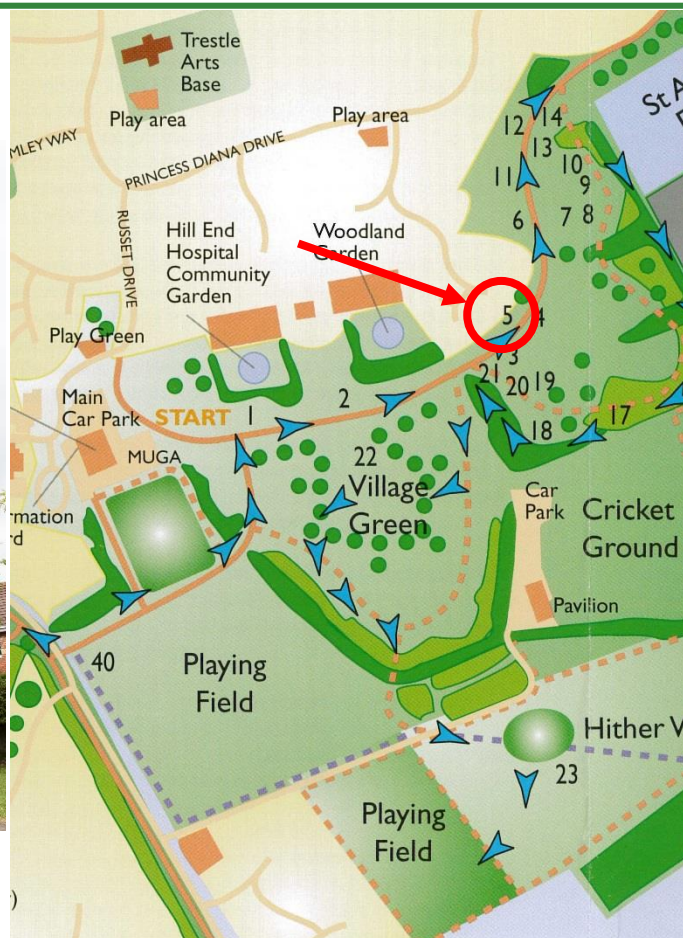

London Plane

Highfield Park Tree Trail: Number 5

Latin/Botanical Name: *Plantanus x hispanica*

Range: Europe, probably a hybrid of the oriental plane and American plane

Height: up to 45m (this is a fine specimen probably about 100 years old)

Uses: A street tree in large cities, particularly London. The wood used to be popular for making veneers, as it is an attractive golden brown colour with dark brown flecks.

Description: The bark is olive green to grey, with large scaly plates that peel off to reveal a creamy bark beneath. The leaves are sycamore-like leathery and thick, with five triangular lobes; they turn a rich orange-yellow before falling in autumn. The flowers are ball-shaped and the fruits develop into spiky fruits which are dispersed the by wind.

Interesting fact: It is very successful and widely planted as a street tree because it is pollution-tolerant, fast growing and able to withstand poor management.

To join our **Tree Sponsorship** scheme and sponsor one of our trees on the Tree Trail, please contact the Trust.

Email: admin@highfieldparktrust.co.uk
Tel: 01727 847242
Website: www.highfieldparktrust.co.uk