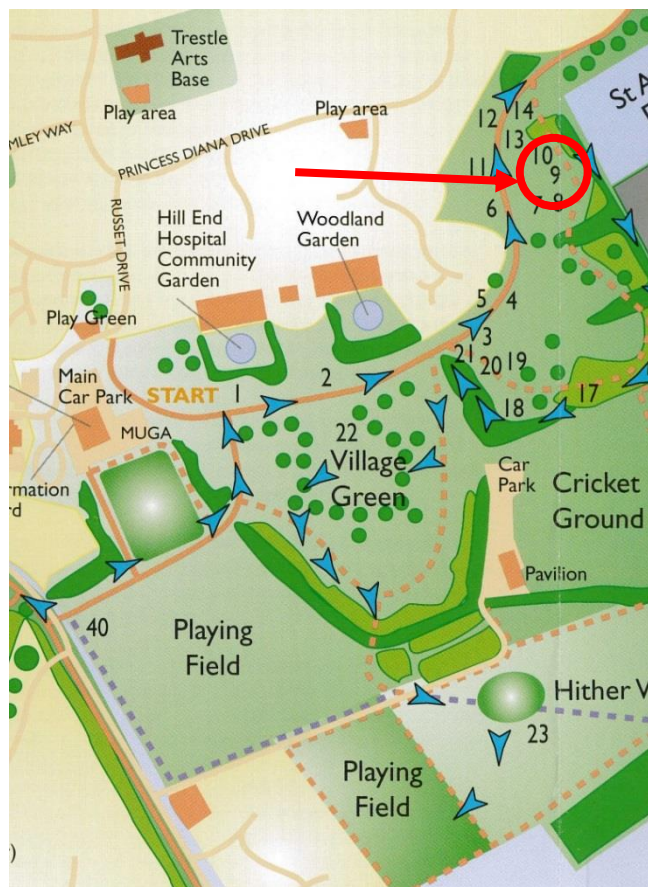

Horse Chestnut

Highfield Park Tree Trail: Number 9

Latin Name: *Aesculus hippocastanum*

Range: Originating from the Balkans (South-east Europe) it is now widely cultivated across temperate zones.

Height: to 25m

Uses: Ornamental. In the 1600's all the aristocracy wanted them and the original conkers changed hands for vast sums.

A stout, wide spreading domed tree with dense foliage. Buds are very large and sticky and produce large palmate leaves. The flowers are spectacular produced in large erect inflorescences up to 30 cm long, these are white blotched with pink or yellow. Fruit develop in to the familiar conker.

Why is it our tree of the month? This is the time to collect the conkers and have a game.

To join our **Tree Sponsorship** scheme and sponsor one of our trees on the Tree Trail, please contact the Trust.

Email: admin@highfieldparktrust.co.uk
Tel: 01727 847242
Website: www.highfieldparktrust.co.uk