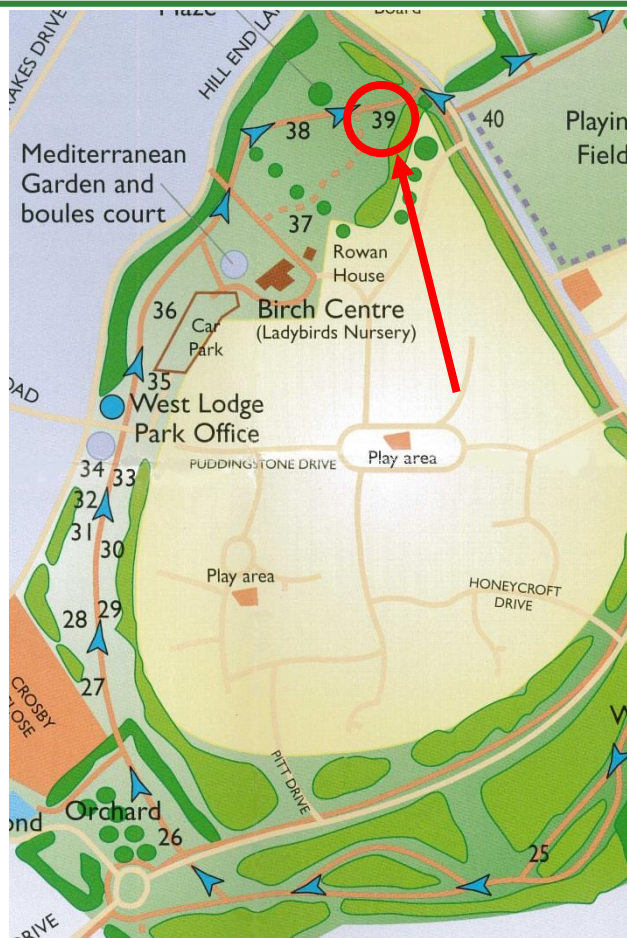

Tulip Tree

Highfield Park Tree Trail: Number 39

Latin/Botanical Name: *Liriodendron tulipifera*

Range: originating in southern USA, now widely planted in parks and large gardens

Height: to 40m

Uses: Ornamental and timber. The fine grained wood is stable, easy to work and commonly used for cabinet making and furniture frames.

Description: A deciduous tree, wide spreading with large lower branches when old. Bark is greyish, becoming orange when old and evenly ridged. Leaves are squarish with 4 lobes and a broad apex, 10-18cm long. Flowers are large, cup-shaped and yellowish-green, more like magnolias than tulips.

Interesting fact: The tree was used by eastern Native Americans for construction of dugout canoes, for which its fine grain and large trunk size is eminently suited.

To join our **Tree Sponsorship** scheme and sponsor one of our trees on the Tree Trail, please contact the Trust.

Email: admin@highfieldparktrust.co.uk
Tel: 01727 847242
Website: www.highfieldparktrust.co.uk