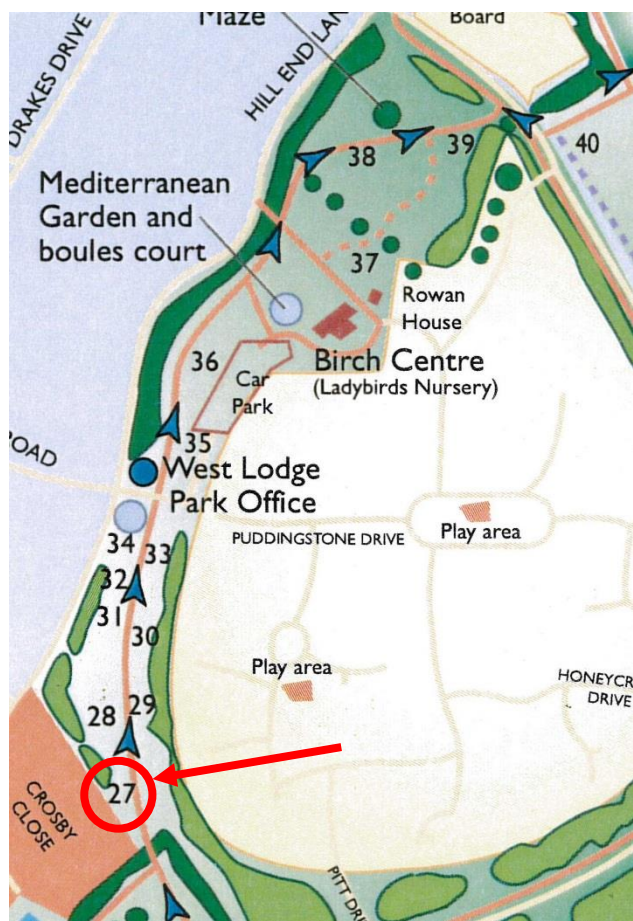

Norway Spruce

Highfield Park Tree Trail: Number 27

Latin Name: *Picea abies*

Range: Northern Europe

Height: to 65m (40m in cultivation)

Uses: Widely planted for forestry and Christmas trees

An evergreen narrowly conical with individual short stiff needles borne on little pegs (which differentiates them from similar conifers. The female cones are pendulous, about 12 - 18cm long, cylindrical and bluntly pointed.

Why is it our tree of the month? As there are so many of its fellows in houses round about, it seems only fair to give these a moment of glory.

To join our **Tree Sponsorship** scheme and sponsor one of our trees on the Tree Trail, please contact the Trust.

Email: admin@highfieldparktrust.co.uk
Tel: 01727 847242
Website: www.highfieldparktrust.co.uk