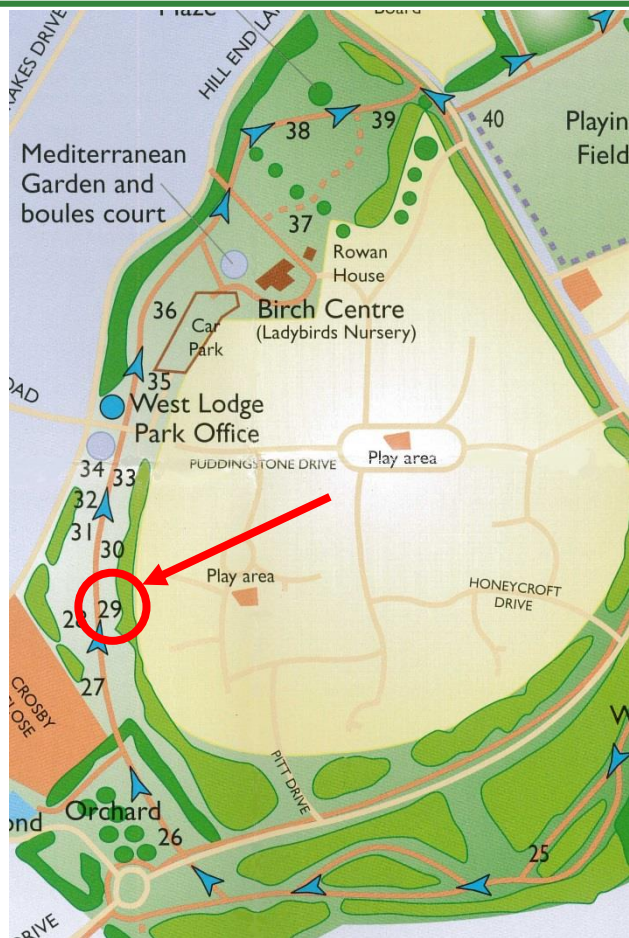

Handkerchief, Dove or Ghost Tree

Highfield Park Tree Trail: Number 29

Latin/Botanical Name: *Davidia involunrata*

Range: Native to China but widely planted in Europe and USA.

Height: to 20m

Uses: Ornamental

Description: Deciduous, it has greyish-brown flaking and fissured bark. The heart shaped leaves have pointed teeth. The flowers form a tight cluster about 1–2 cm across, reddish in colour, each flower has a pair of large asymmetrical pure white bracts at the base performing the function of petals. The flowers are at their best in late May. On a breezy day, the bracts flutter in the wind like white doves or pinched handkerchiefs, hence the English names for this tree. The fruit is a hard nut about 3cm long.

Interesting fact: When the plant collector Ernest Wilson collected specimens to bring to England, his boat was wrecked, but he managed to save his *Davidia* specimens.

To join our **Tree Sponsorship** scheme and sponsor one of our trees on the Tree Trail, please contact the Trust.

Email: admin@highfieldparktrust.co.uk
Tel: 01727 847242
Website: www.highfieldparktrust.co.uk